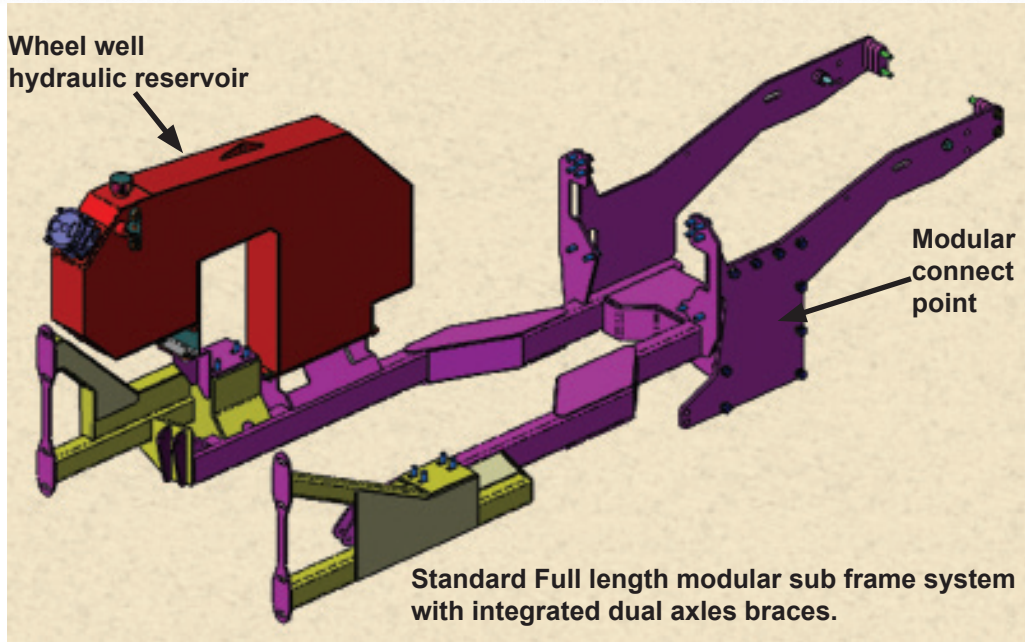

Flail

Super Duty Side Flail

Extreme Duty Side Flail with High Clearance Three Cylinder Draft Beam

*** Not all tractors will accept all mower models, please verify with Dealer**

Super Duty

Tiger takes pride in building a perfectly matched mowing system to go with the tractor of your choice. Experience the super duty series, it is designed to give you a powerful mower with a lighter weight cutting head that gives more stability, matching up perfectly with a 85 to 115 HP utility tractor. The robust 4 3/4" cutting shaft works great for mowing grass and light brush.

Extreme Duty

Explore Tiger's extreme duty mowers, built for heavier use with an extra tough skin along with a large 6" diameter cutting shaft. The increased size and horsepower of a mid ranged tractor (110 to 155HP) is recommended to take full advantage of the extreme duty series.

Twin Mowers

TWIN ROTARY

TWIN FLAIL

Rear Side Shift Flail

**HYDRAULICALLY DRIVEN
REAR SIDE SHIFT FLAIL
HYDRAULICALLY SHIFTS TO THE
RIGHT 31"**

Available in Super Duty Only

**PTO DRIVEN
REAR SIDE SHIFT FLAIL
HYDRAULICALLY SHIFTS TO THE
RIGHT 23"**

**Available in Super Duty and
Extreme Duty**

Modular Frame

To enhance the adaptability of our products, Tiger offers a modular mounting frame to ease mower change for your vegetation needs. This unique design offers interchangeability with our boom and side mowers. With the Tiger modular frame, changing mower types can be accomplished in approximately 8 hours. The boom mower frame should be installed at the onset to ensure the most effective framing system for future changes.