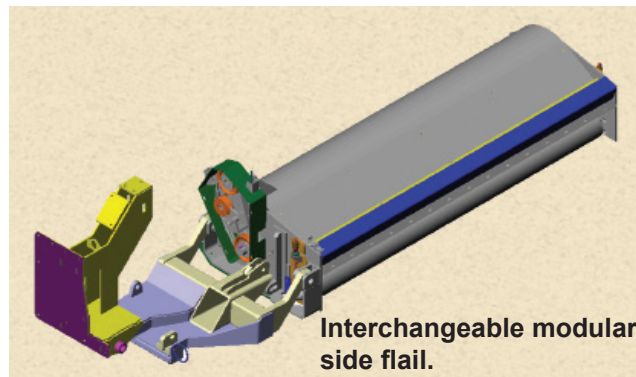

Flail

Super Duty Side Flail

Extreme Duty Side Flail with High Clearance Three Cylinder Draft Beam

*** Not all tractors will accept all mower models, please verify with Dealer**

Super Duty

Tiger takes pride in building a perfectly matched mowing system to go with the tractor of your choice. Experience the super duty series, it is designed to give you a powerful mower with a lighter weight cutting head that gives more stability, matching up perfectly with a 85 to 115 HP utility tractor. The robust 4 3/4" cutting shaft works great for mowing grass and light brush.

Extreme Duty

Explore Tiger's extreme duty mowers, built for heavier use with an extra tough skin along with a large 6" diameter cutting shaft. The increased size and horsepower of a mid ranged tractor (110 to 155HP) is recommended to take full advantage of the extreme duty series.

**Available in Super Duty and
Extreme Duty**

Modular Frame

To enhance the adaptability of our products, Tiger offers a modular mounting frame to ease mower change for your vegetation needs. This unique design offers interchangeability with our boom and side mowers. With the Tiger modular frame, changing mower types can be accomplished in approximately 8 hours. The boom mower frame should be installed at the onset to ensure the most effective framing system for future changes.

High Clearance Draft Beam

Tiger's high ground clearance, three-cylinder draft beam allows the operator the ability to go over high berms and curbs without contact of the draft beam.

This feature is currently available on John Deere 5E, 5M, and 6M series tractors.