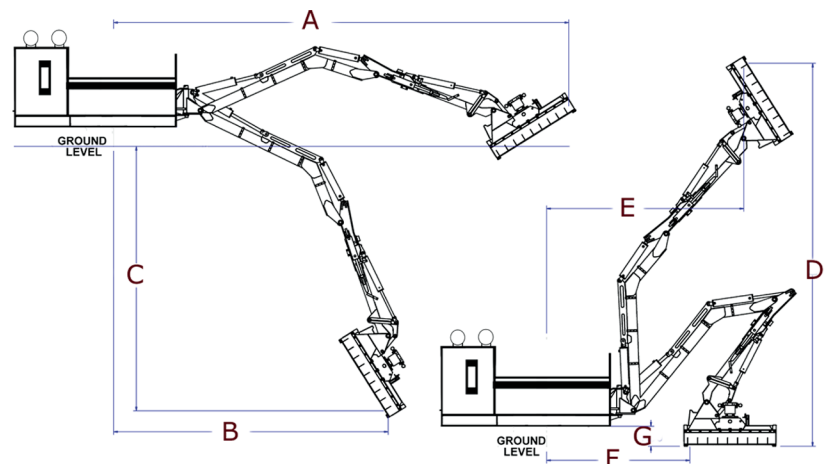

Wheel Loader Boom Mowers

Attach to
any BRAND

Control Module and Joystick
communicate wirelessly with Boom Mower.

ROTARY
AND
FLAIL

DURABILITY INNOVATION
COMMITMENT

Features

The Tiger Bengal Series boom mower offers exceptional versatility, designed to attach seamlessly to a wide variety of wheel loaders. To ensure proper operation, the wheel loader must have a minimum operating weight of 26,000 lbs. Call dealer or Tiger to confirm compatibility with your loader. Offering both left and right-side operation, the boom mower is equipped with its own independent auxiliary engine, providing the power necessary for even the toughest cutting tasks. Engineered for maximum efficiency in all types of vegetation, it allows operators to tackle all mowing jobs with ease.

CUTTER HEADS

Rotary	50" or 60"
Flail	50" or 63"

BOOM SPECIFICATION

BENGAL	19	24	25
A- Reach Out	18.9'	23.9'	24.9'
B- Reach Out @Max. Down	9.7'	12.1'	13.2'
C- Reach Down	9.3'	13.1'	13.7'
D- Reach Up	16.6'	21.2'	22.0'
E- Reach Out @Max. Up	8.8'	10.4'	11.5'
F- Reach In	6.7'	6.8'	7.1'
G- Ground Level	2.0'	2.0'	2.0'

(All dimensions in feet w/ 50" rotary head)

Specifications are subject to change based on wheel loader make & model

Optional equipment may be shown.

CAB SAFETY SCREEN NOT PROVIDED

Tiger Mowers LLC
3301 North Louise Ave
Sioux Falls, South Dakota 57107
800.843.6849